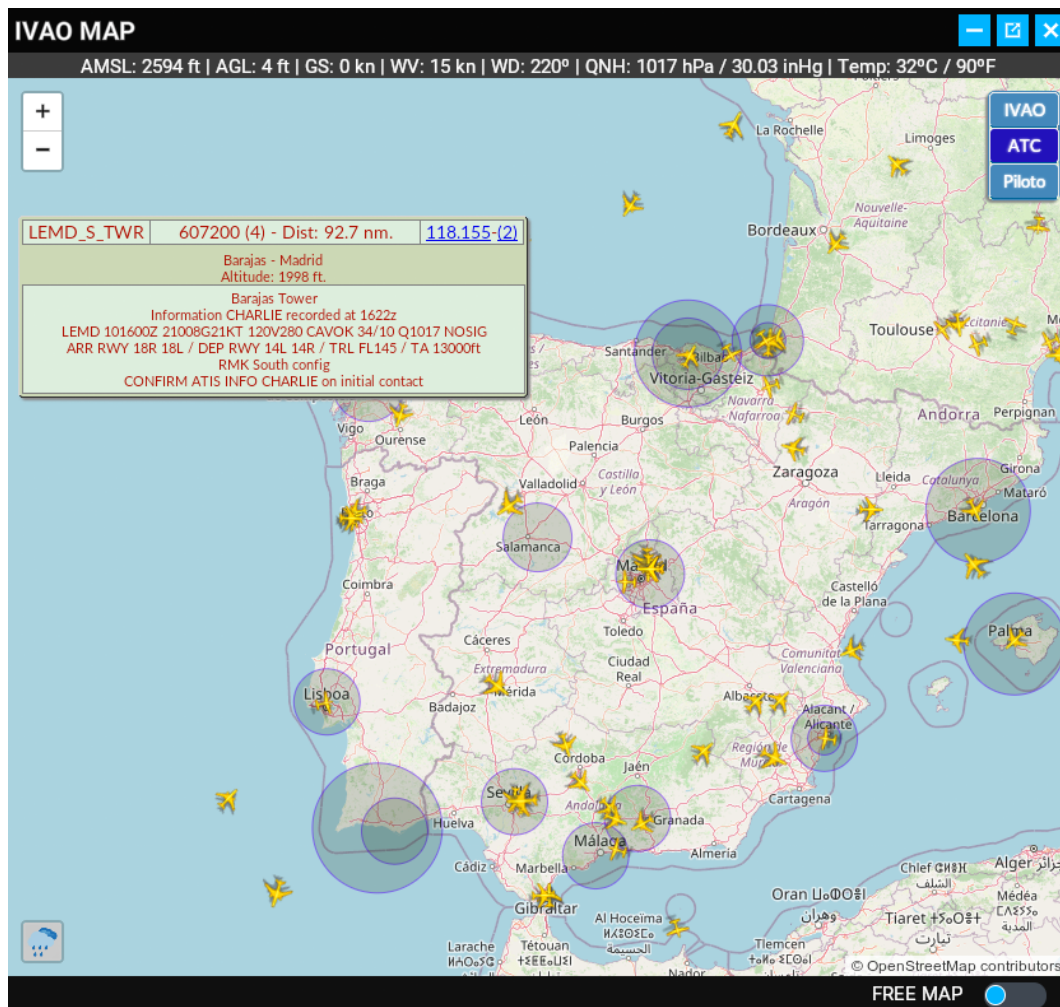

# All in One IVAO MAP v1.0.0 Microsoft Flight Simulator

Sim Update 11 compatible

A map to see IVAO traffic from within the simulator. Ideal and essential to not lose the immersion when flying in VR or to fly on a monitor with everything integrated into the cockpit.

Now you can sintonize your radio from the map clicking over the ATC frequency. Distance to ATC and distance to other pilots.

[www.flightsimulator.me](http://www.flightsimulator.me)