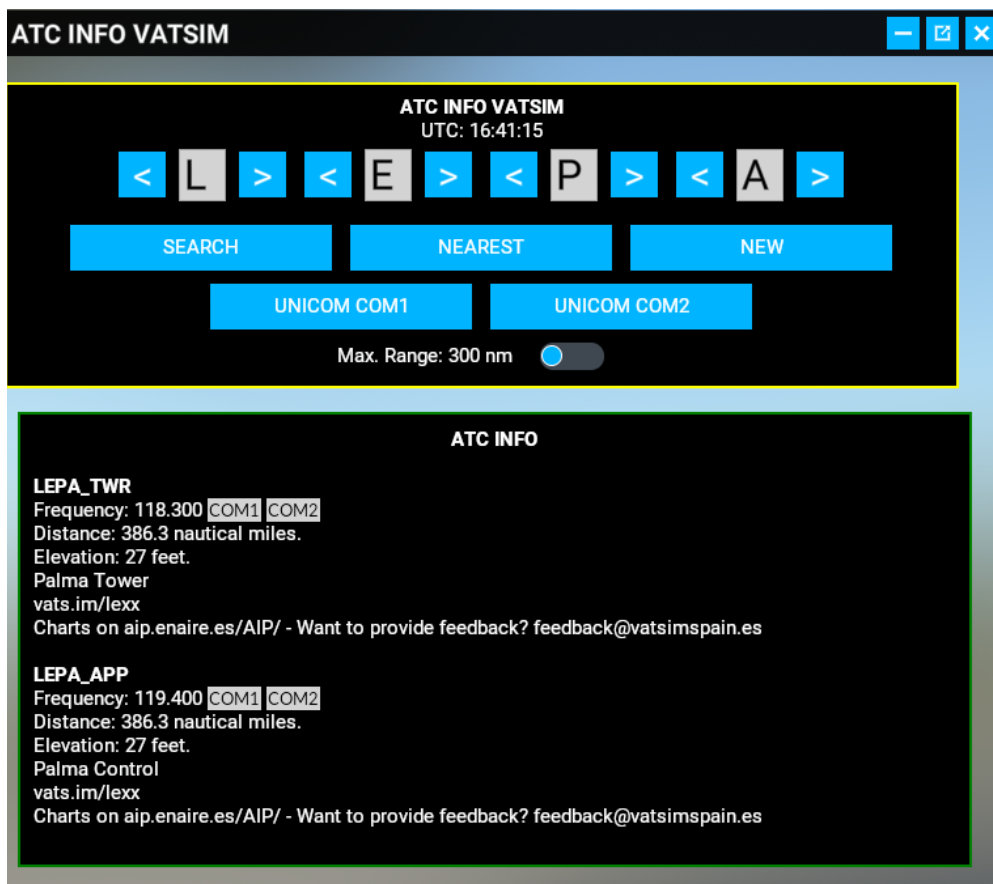

ATC Info VATSIM v2.0.0 – Microsoft Flight Simulator

Sim Update 10 compatible

VATSIM Network supported.

Tested with Microsoft Flight Simulator SU10 Beta.

You will find everything you need to connect with ATC in this panel. You won't need Webeye page to read ATIS and to know if there are ATCs!

All necessary data to fly with VATSIM in this panel.

You can read frequencies and ATIS reports with the same utility, without exit from the simulator.

New with this version:

- Better UI.
- Distance to ATC.
- Nearest with max range to 300 nm. Search ATC further!
- HPA & inHg compatible.
- You can set the COM1 or COM2 from this addon to your radio with a click. Set NAVICOM or the ATC Frequency with a single click.

VR compatible and very useful if you don't want leave the immersion!

It's so easy that you won't need read any tutorial.

HOW TO INSTALL

You just have to unzip the .zip in the Flight Simulator Community folder, just like all plugins.

Also you have to unzip the webserver folder where you prefer (Desktop folder it's a good place). Don't copy to any OneDrive folder.

VERY IMPORTANT: Remember execute the webserver.exe of this folder (webserver) before to use the ATC Info VATSIM Panel Addon.