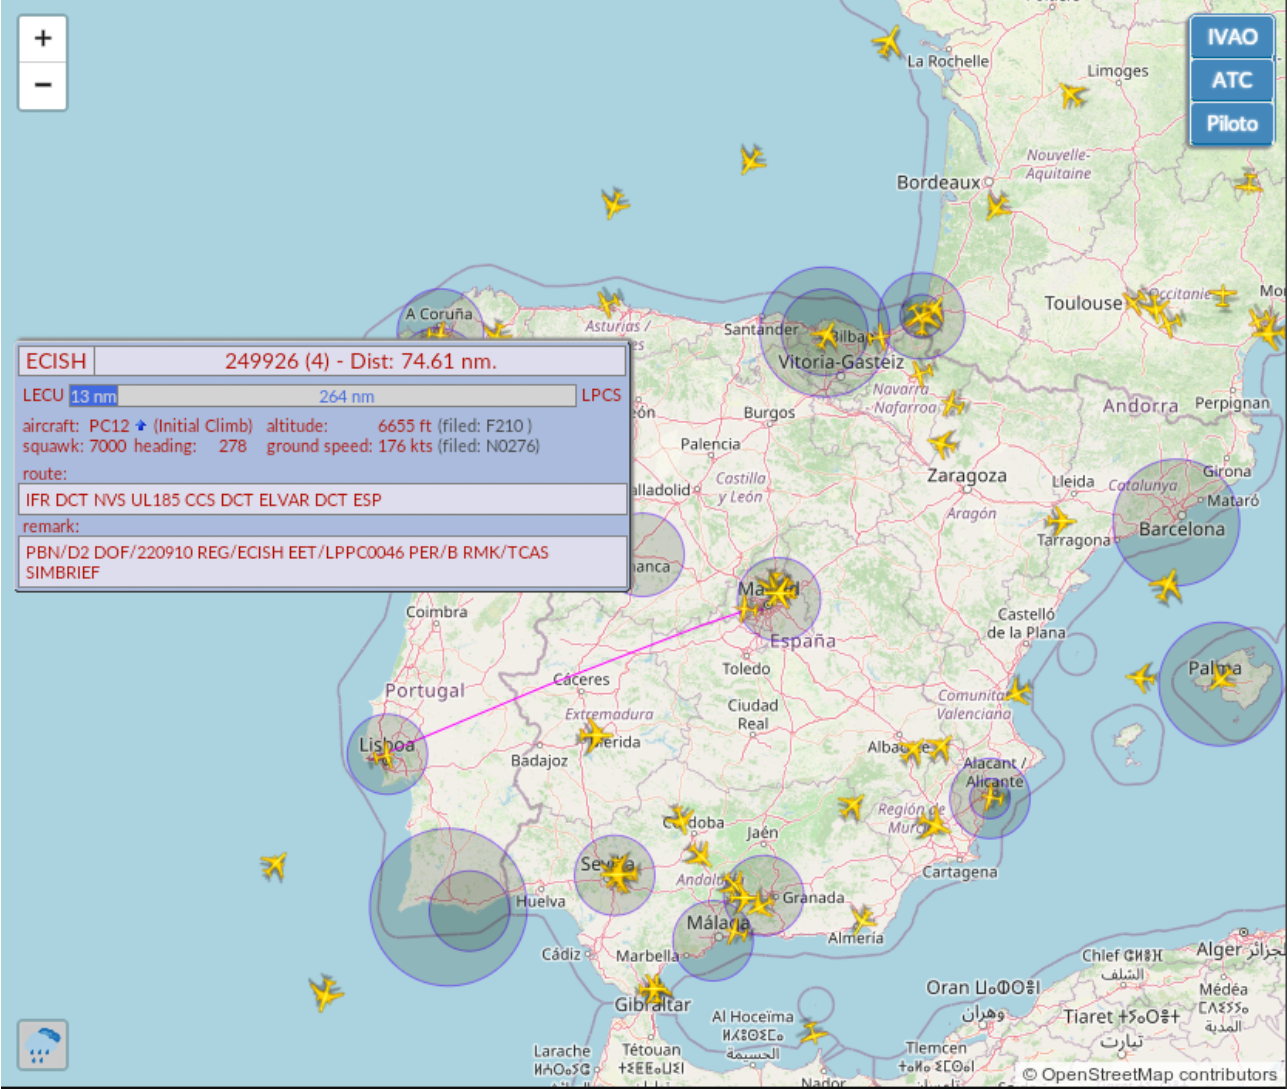

IVAO MAP v1.3.1 - Microsoft Flight Simulator

Sim Update 10 compatible

A map to see IVAO traffic from within the simulator. Ideal and essential to not lose the immersion when flying in VR or to fly on a monitor with everything integrated into the cockpit.

Now you can sintonize your radio from the map clicking over the ATC frequency. Distance to ATC and distance to other pilots.

HOW TO INSTALL

You just have to unzip the .zip in the Flight Simulator Community folder, just like all plugins.

When you start the flight you will see a new option in the options panel, with the IVAO logo. Click on it and the map will open.

IVAO MAP

AMSL: 2594 ft | AGL: 4 ft | GS: 0 kn | WV: 15 kn | WD: 220° | QNH: 1017 hPa / 30.03 inHg | Temp: 32°C / 90°F

IVAO
ATC
Pilot

ECISH	249926 (4) - Dist: 74.61 nm.	
LECU 13 nm	264 nm	LPCS
aircraft: PC12 (Initial Climb) altitude: 6655 ft (filed: F210)		
squawk: 7000 heading: 278 ground speed: 176 kts (filed: N0276)		
route:		
IFR DCT NVS UL185 CCS DCT ELVAR DCT ESP		
remark:		
PBN/D2 DOF/220910 REG/ECISH EET/LPPC0046 PER/B RMK/TCAS SIMBRIEF		