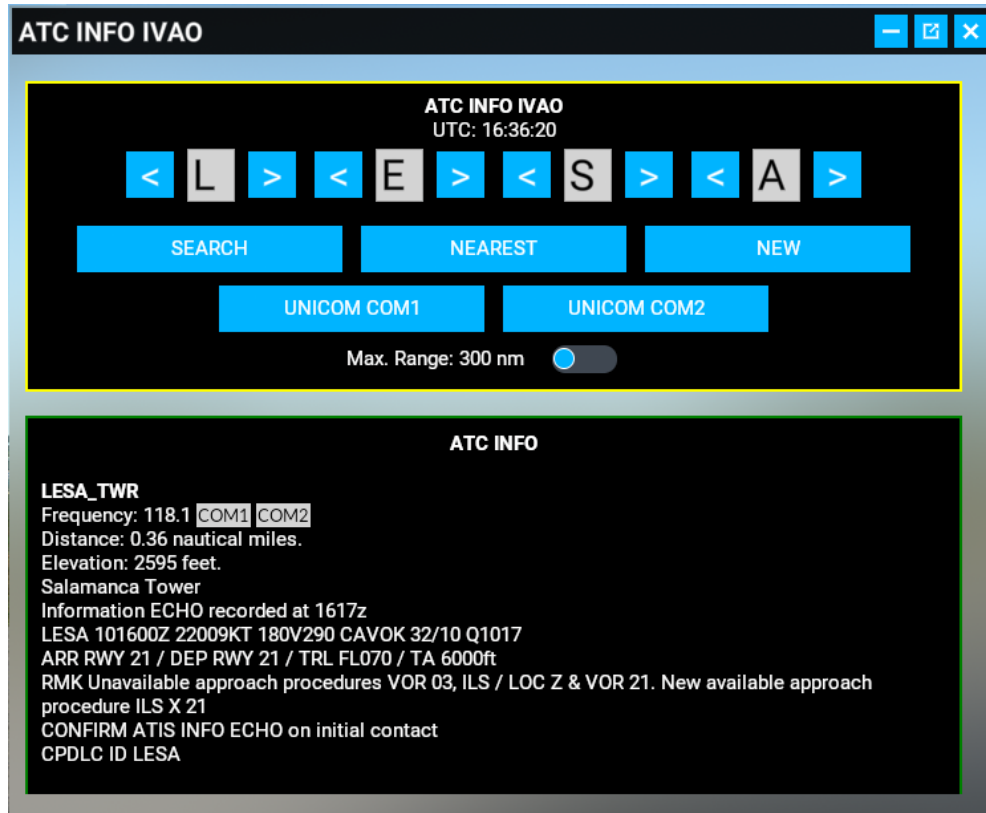

All in One ATC Info IVAO v1.0.0 Microsoft Flight Simulator

Sim Update 11 compatible

IVA0 supported.

Tested with Microsoft Flight Simulator SU10 Beta.

You will find everything you need to connect with ATC in this panel. You won't need Webeye page to read ATIS and to know if there are ATCs!

All necessary data to fly with IVA0 in this panel.

You can read frequencies and ATIS reports with the same utility, without exit from the simulator.

New with this version:

- Better UI.
- Distance to ATC.
- Nearest with max range to 300 nm. Search ATC further!
- HPA & inHg compatible.
- You can set the COM1 or COM2 from this addon to your radio with a click. Set NAVICOM or the ATC Frequency with a single click.

VR compatible and very useful if you don't want leave the immersion!

It's so easy that you won't need read any tutorial.

www.flightsimulator.me