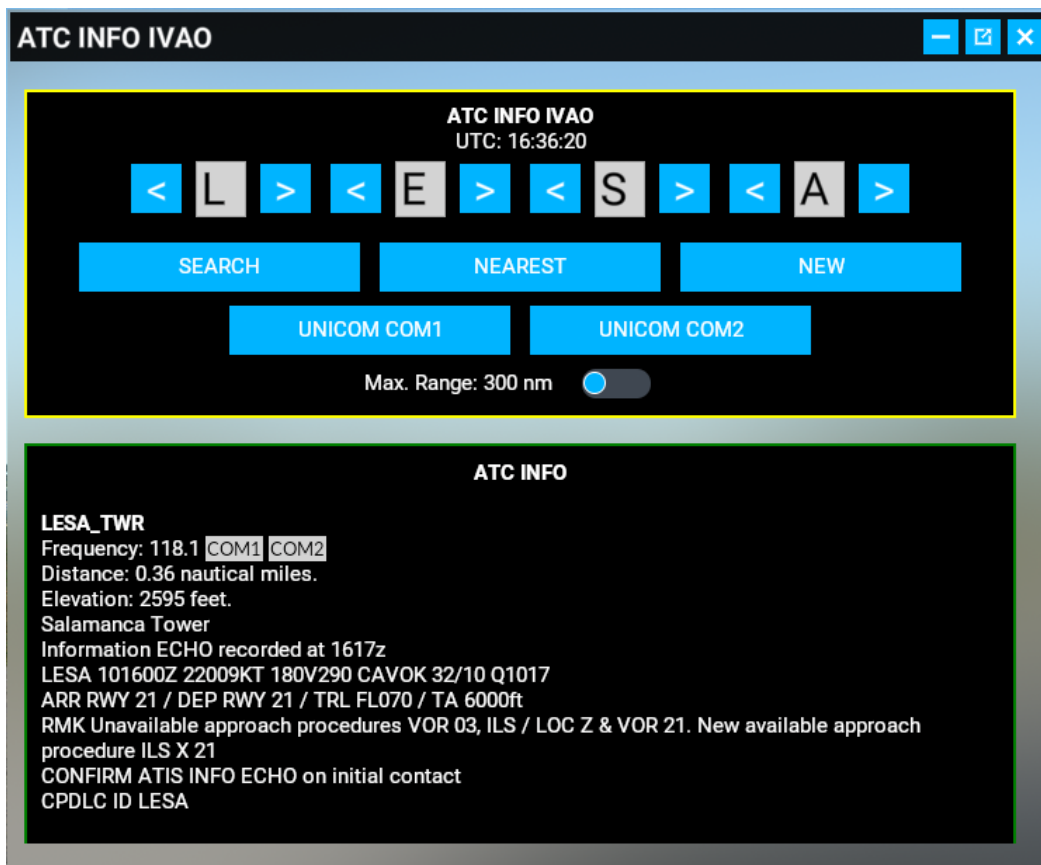

ATC Info IVAO v2.0.0 - Microsoft Flight Simulator

Sim Update 10 compatible

IVAO supported.

Tested with Microsoft Flight Simulator SU10 Beta.

You will find everything you need to connect with ATC in this panel. You won't need Webeye page to read ATIS and to know if there are ATCs!

All necessary data to fly with IVAO in this panel.

You can read frequencies and ATIS reports with the same utility, without exit from the simulator.

New with this version:

- Better UI.
- Distance to ATC.
- Nearest with max range to 300 nm. Search ATC further!
- HPA & inHg compatible.
- You can set the COM1 or COM2 from this addon to your radio with a click. Set NAVICOM or the ATC Frequency with a single click.

VR compatible and very useful if you don't want leave the immersion!

It's so easy that you won't need read any tutorial.